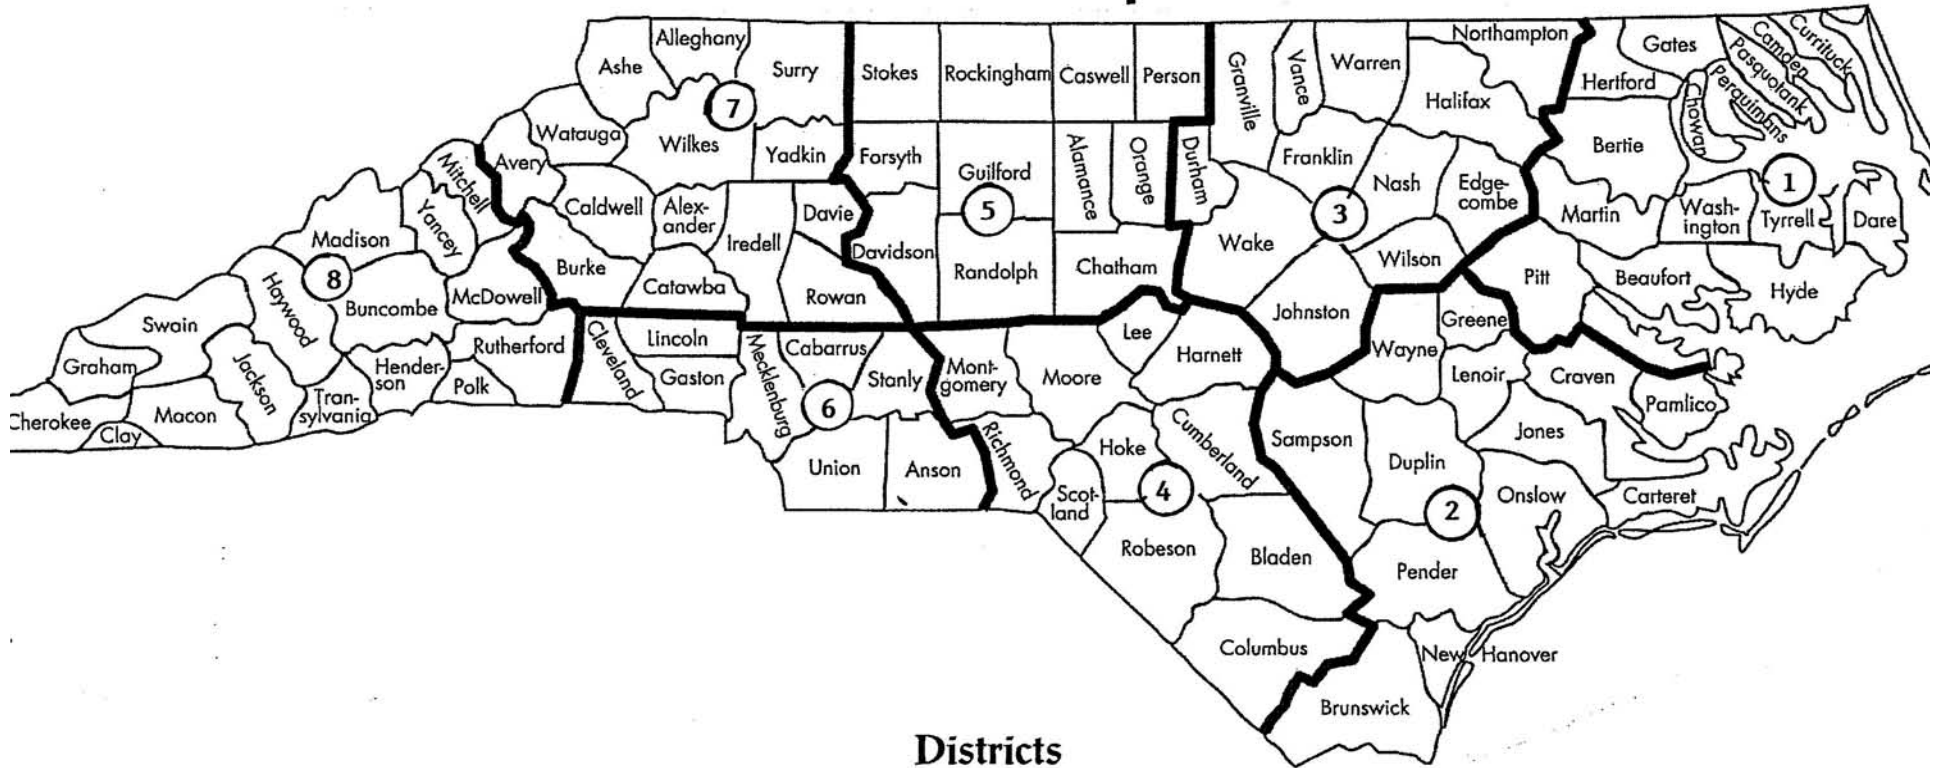

North Carolina Congress of Parents and Teachers District Map

Districts

District 1: Beaufort, Bertie, Camden, Chowan, Currituck, Dare, Gates, Hertford, Hyde, Martin, Pasquotank, Perquimans, Pitt, Tyrrell, Washington

District 2: Brunswick, Carteret, Craven, Duplin, Greene, Jones, Lenoir, New Hanover, Onslow, Pamlico, Pender, Sampson, Wayne

District 3: Durham, Edgecombe, Franklin, Granville, Halifax, Johnston, Nash, Northampton, Vance, Wake, Warren, Wilson

District 4: Bladen, Columbus, Cumberland, Harnett, Hoke, Lee, Montgomery, Moore, Richmond, Robeson, Scotland

District 5: Alamance, Caswell, Chatham, Davidson, Forsyth, Guilford, Orange, Person, Randolph, Rockingham, Stokes

District 6: Anson, Cabarrus, Cleveland, Gaston, Lincoln, Mecklenburg, Stanly, Union

District 7: Alexander, Alleghany, Ashe, Avery, Burke, Caldwell, Catawba, Davie, Iredell, Rowan, Surry, Watauga, Wilkes, Yadkin